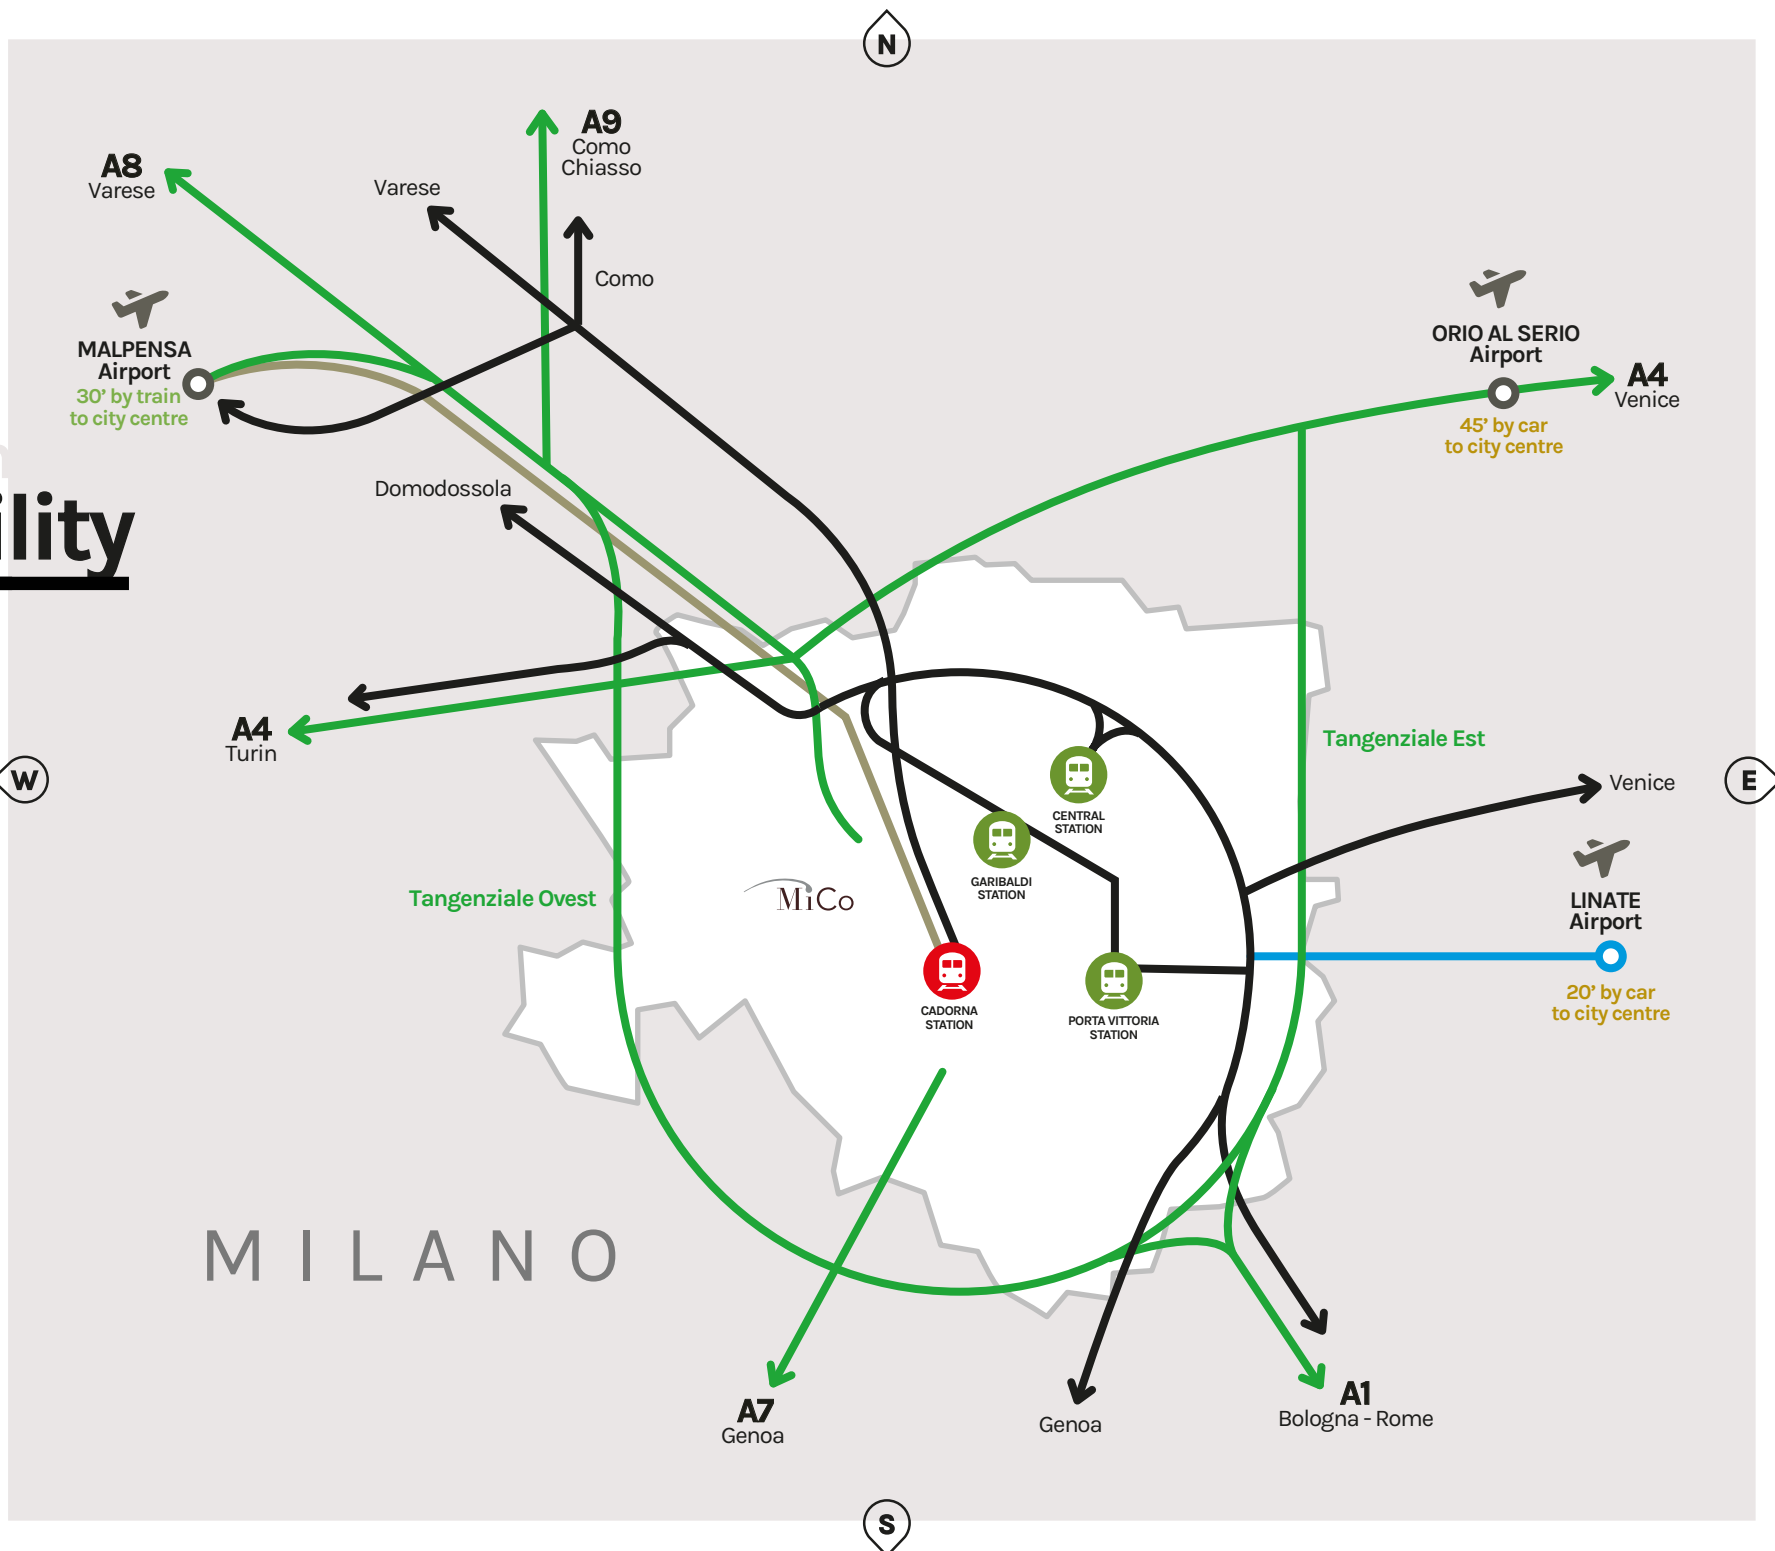

Art & Culture
Around Milan

Accessibility

Food Culture
Shopping
Leisure time

 The express shuttle train to Malpensa airport (MXP) departs from Cadorna Station.

 The shuttle buses to Orio al Serio airport (BGY) depart from the Central Station. The bus #73 to Linate airport (LIN) departs from Duomo underground station.

 HIGHWAY
 MALPENSA EXPRESS
 RAILWAY LINK